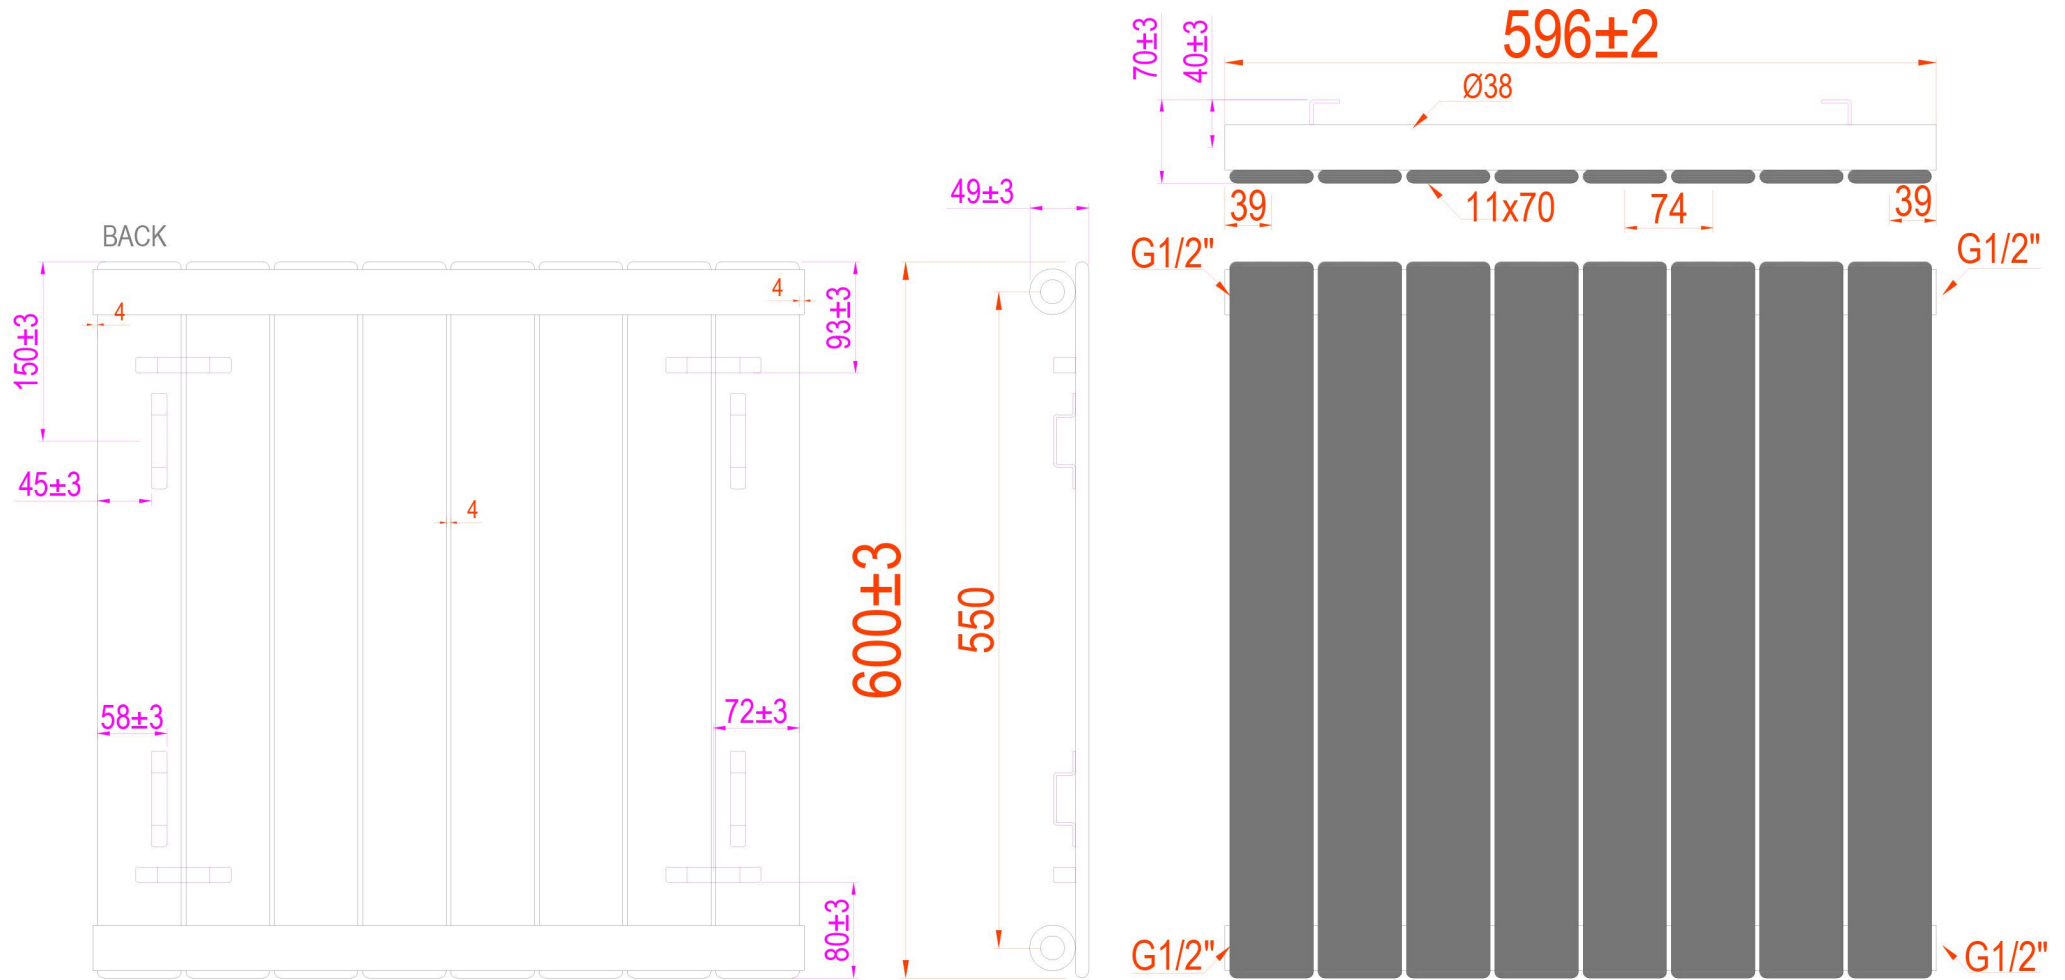

Addington II Type 10 Vertical/Horizontal 600 x 596mm.

Technical Drawing

Eastbrook 

Eastbrook Road, Gloucester GL4 3DB

Technical Helpline : 01452 317890

Mon - Fri / 8am - 5pm

Email : technical@eastbrookco.com